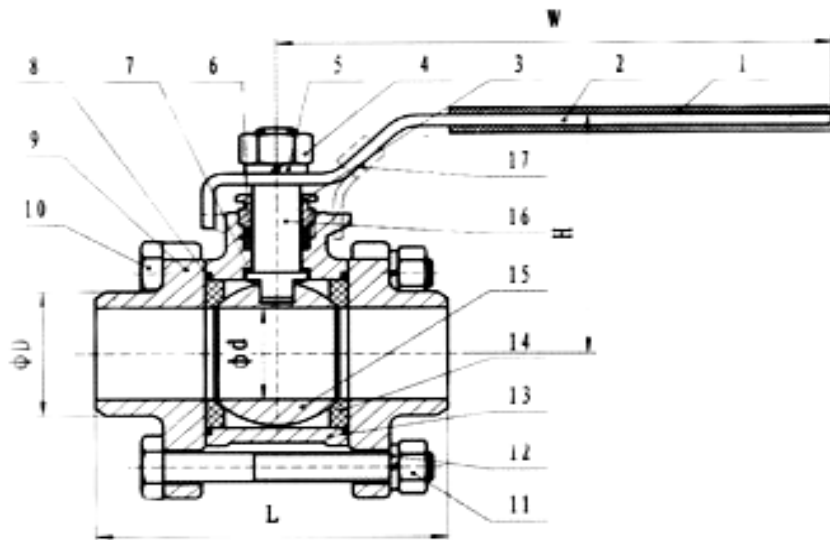

**WENBAO****温宝球阀 WENBAO BALL VALVE**
OUR PHILOSOPHY IS SIMPLY TO SUPPLY THE BEST
WENBAO QUALITY ACHIEVEMENT FOR FUTURE

3 Pc butt weld ball valve

Material

ITEM	DESIGNATION	MATERIAL
1	PLASTIC COVER	PLASTIC
2	HANDLE	304
3	GLAND NUT	304
4	STEM NUT	304
5	THRUST WASHER	304
6	STEM PACKING	PTFE
7	THRUST WASHER	PTFE
8	BODY SEAL	PTFE
9	CAP	304/316/WCB
10	BOLT	304
11	NUT	304
12	THRUST WASHER	304
13	BODY	304/316/WCB
14	SEAT	PTFE
15	BALL	304/316
16	STEM	304/316
17	LOCKING	304

Dimension

SIZE	1/4"	3/8"	1/2"	3/4"	1"	1-1/4"	1-1/2"	2"	2-1/2"	3"	4"
d	12.5	12.5	15	20	25	32	38	50	65	76	94
D	16.4	18.6	22.6	28.8	34.8	44.2	50.8	62.8	75.4	94	114
L	68	68	74	84	94	110	126	147	185	216	270
H	48	48	50	51.8	65.25	69.75	85.5	93	116.2	125	180
W	105	105	105	126	144	144	189	189	224	224	251