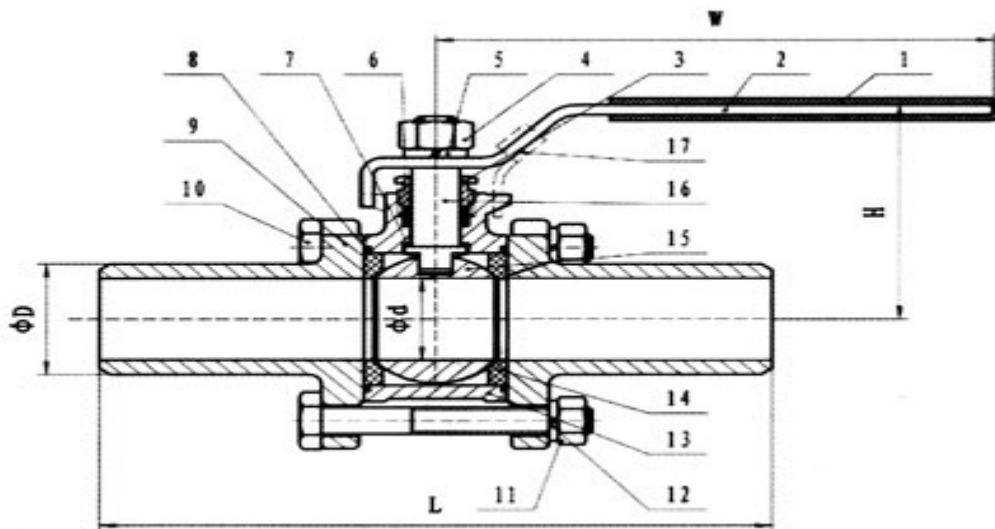

**WENBAO****温宝球阀 WENBAO BALL VALVE**
OUR PHILOSOPHY IS SIMPLY TO SUPPLY THE BEST
WENBAO QUALITY ACHIEVEMENT FOR FUTURE

3 Pc extended butt weld ball valve

Material

| ITEM | DESIGNATION | MATERIAL |
|------|---------------|----------|
| 1 | HANDLE SLEEVE | PVC |
| 2 | HANDLE | 304 |
| 3 | GLAND NUT | 304 |
| 4 | STEM NUT | 304 |
| 5 | SPRING WASHER | 304 |
| 6 | PACKING | PTFE |
| 7 | STEM SEAL | PTFE |
| 8 | BODY SEAL | PTFE |
| 9 | CAP | 304/316 |
| 10 | BOLT | 304 |
| 11 | NUT | 304 |
| 12 | THRUST WASHER | 304 |
| 13 | BODY | 304/316 |
| 14 | BALL SEAT | PTFE |
| 15 | BALL | 304/316 |
| 16 | STEM | 304/316 |
| 17 | LOCKING | 304 |

Dimension

| SIZE | 1/4" | 3/8" | 1/2" | 3/4" | 1" | 1-1/4" | 1-1/2" | 2" | 2-1/2" | 3" | 4" |
|------|------|------|------|------|------|--------|--------|------|--------|-----|-----|
| d | 12.5 | 12.5 | 15 | 20 | 25 | 32 | 38 | 50 | 65 | 76 | 94 |
| D | 15.2 | 17.2 | 21.3 | 26.9 | 34.5 | 43.5 | 50 | 61.5 | 77 | 90 | 115 |
| L | 225 | 225 | 225 | 225 | 245 | 256 | 260 | 275 | 334 | 345 | 365 |
| H | 42 | 42 | 49 | 52 | 62 | 66 | 77 | 85 | 139 | 150 | 175 |
| W | 98 | 98 | 115 | 115 | 143 | 143 | 178 | 178 | 250 | 250 | 280 |