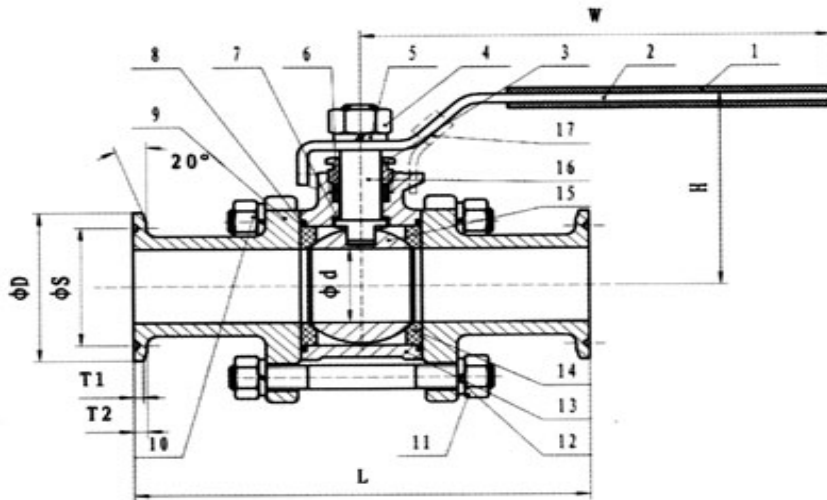

**WENBAO**
温宝球阀 WENBAO BALL VALVE
 OUR PHILOSOPHY IS SIMPLY TO SUPPLY THE BEST
 WENBAO QUALITY ACHIEVEMENT FOR FUTURE

3 Pc quick install ball valve

Material

ITEM	DESIGNATION	MATERIAL
1	PLASTIC COVER	PLASTIC
2	HANDLE	304
3	GLAND NUT	304
4	STEM NUT	304
5	THRUST WASHER	304
6	STEM PACKING	PTFE
7	STEM SEAL	PTFE
8	BODY SEAL	PTFE
9	CAP	304/316
10	BOLT	304
11	NUT	304
12	THRUST WASHER	304
13	BODY	304/316
14	SEAT	PTFE
15	BALL	304/316
16	STEM	304/316
17	LOCKING	304

Dimension

ITEM \ SIZE	1/2"	3/4"	1"	1-1/4"	1-1/2"	2"	2-1/2"	3"	4"
d	9.6	15.9	22.2	28.5	34.9	47.5	60.2	72.9	97.4
S	20.24	20.24	43.6	43.6	43.6	56.3	70.6	83.3	110.3
D	25	25	50.5	50.5	50.5	64	77.5	91	119
L	99	107.5	113	110	140	150	190	220	270
H	50	55	65	75	85.5	93	116.2	125	180
W	105	126	144	144	189	189	224	224	251
T1	-	-	2.85	2.85	2.85	2.85	2.85	2.85	2.85
T2	3.63	3.63	4.75	4.75	-	-	-	-	-