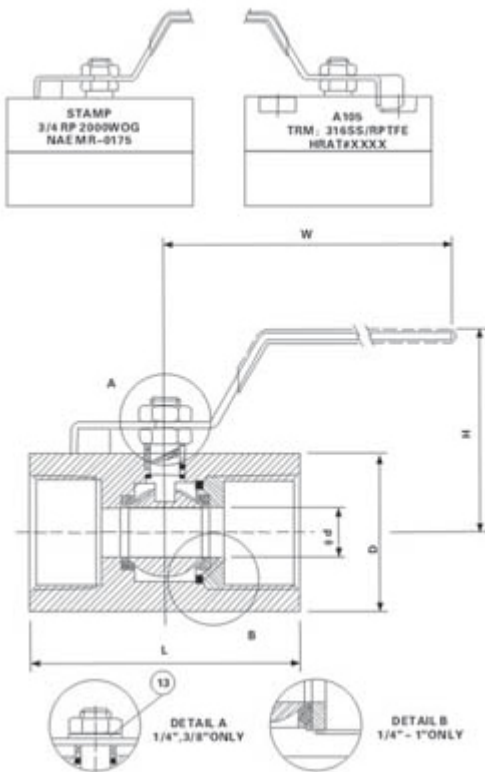

WENBAO

温宝球阀 WENBAO BALL VALVE
OUR PHILOSOPHY IS SIMPLY TO SUPPLY THE BEST
WENBAO QUALITY ACHIEVEMENT FOR FUTURE

1PC High Pressure Hexagonal Ball Valve

Dimension

SIZE	1/4"	3/8"	1/2"	3/4"	1"	1-1/4"	1-1/2"	2"
D	21	25	30	36	46	55	61	75
L	43	47	62.5	70	86	94	102	115
H	34	37	60	64	66	78	84	91
W	70	70	120	120	123	145	150	150
Φd	5.0	7.0	9.0	12.5	16	20	24.5	32
Wgt/kg	0.11	0.18	0.34	0.54	0.95	1.4	1.7	2.78