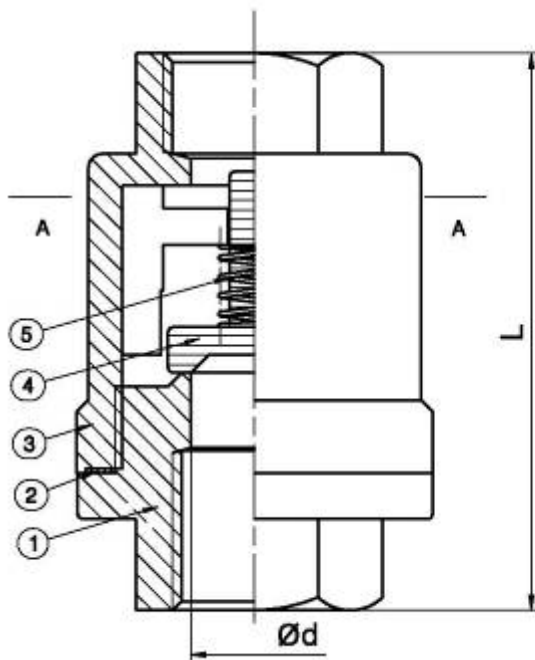

**WENBAO****温宝球阀 WENBAO BALL VALVE**
OUR PHILOSOPHY IS SIMPLY TO SUPPLY THE BEST
WENBAO QUALITY ACHIEVEMENT FOR FUTURE

Spring vertical check valve

Material

| ITEM | DESIGNATION | MATERIAL |
|------|-------------|----------|
| 1 | CAP | 304/316 |
| 2 | GASKET | PTFE |
| 3 | BODY | 304/316 |
| 4 | DISC | 304/316 |
| 5 | SPRING | 304 |

FEATURES:

- PIPE THREAD IN ACCORDANCE: NPT, BSPT, DIN258, DIN2999
- CLASS 200W.O.G
- INVESTMENT CASTING BODY
- 1000W.O.G
- MATERIAL:
SS316/ASTM A351
GR-CF8M/DIN1.4408

Dimension

| SIZE | 1/2" | 3/4" | 1" | 1-1/4" | 1-1/2" | 2" |
|------|------|------|----|--------|--------|-----|
| ITEM | | | | | | |
| D | 14 | 20 | 25 | 32 | 40 | 50 |
| L | 61 | 80 | 87 | 104 | 119 | 136 |