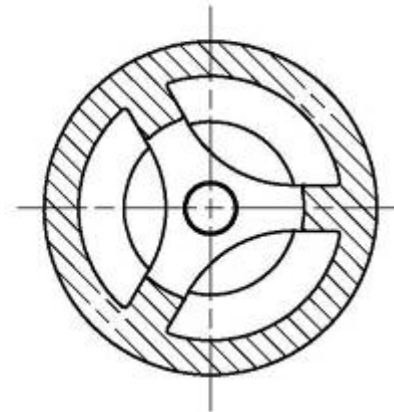

**WENBAO****温宝球阀 WENBAO BALL VALVE**
OUR PHILOSOPHY IS SIMPLY TO SUPPLY THE BEST
WENBAO QUALITY ACHIEVEMENT FOR FUTURE

Spring vertical check valve

Material

| ITEM | DESIGNATION | MATERIAL |
|------|-------------|----------|
| 1 | CAP | 304/316 |
| 2 | GASKET | PTFE |
| 3 | BODY | 304/316 |
| 4 | DISC | 304/316 |
| 5 | SPRING | 304 |

FEATURES:

- PIPE THREAD IN ACCORDANCE: NPT, BSPT, DIN258, DIN2999
- CLASS 200W.O.G
- INVESTMENT CASTING BODY
- 1000W.O.G
- MATERIAL:
SS316/ASTM A351
GR-CF8M/DIN1.4408

Dimension

| SIZE | 1/2" | 3/4" | 1" | 1-1/4" | 1-1/2" | 2" |
|------|------|------|----|--------|--------|-----|
| ITEM | | | | | | |
| D | 14 | 20 | 25 | 32 | 40 | 50 |
| L | 61 | 80 | 87 | 104 | 119 | 136 |