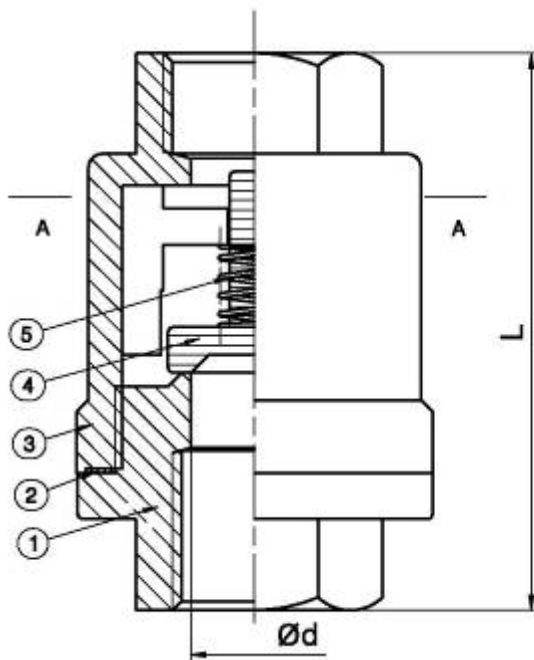

**WENBAO****温宝球阀 WENBAO BALL VALVE**
OUR PHILOSOPHY IS SIMPLY TO SUPPLY THE BEST
WENBAO QUALITY ACHIEVEMENT FOR FUTURE

Spring vertical check valve

Material

ITEM	DESIGNATION	MATERIAL
1	CAP	304/316
2	GASKET	PTFE
3	BODY	304/316
4	DISC	304/316
5	SPRING	304

FEATURES:

- PIPE THREAD IN ACCORDANCE: NPT, BSPT, DIN258, DIN2999
- CLASS 200W.O.G
- INVESTMENT CASTING BODY
- 1000W.O.G
- MATERIAL:
SS316/ASTM A351
GR-CF8M/DIN1.4408

Dimension

SIZE	1/2"	3/4"	1"	1-1/4"	1-1/2"	2"
ITEM						
D	14	20	25	32	40	50
L	61	80	87	104	119	136