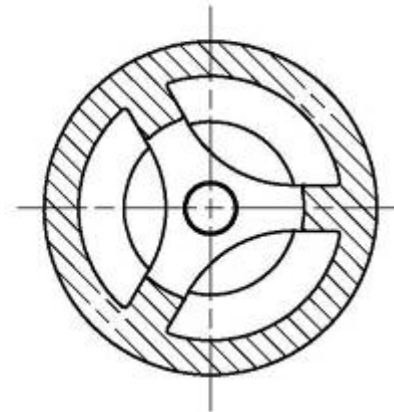

**WENBAO****温宝球阀 WENBAO BALL VALVE**
OUR PHILOSOPHY IS SIMPLY TO SUPPLY THE BEST
WENBAO QUALITY ACHIEVEMENT FOR FUTURE

Spring vertical check valve

Material

ITEM	DESIGNATION	MATERIAL
1	CAP	304/316
2	GASKET	PTFE
3	BODY	304/316
4	DISC	304/316
5	SPRING	304

FEATURES:

- PIPE THREAD IN ACCORDANCE: NPT, BSPT, DIN258, DIN2999
- CLASS 200W.O.G
- INVESTMENT CASTING BODY
- 1000W.O.G
- MATERIAL:
SS316/ASTM A351
GR-CF8M/DIN1.4408

Dimension

SIZE	1/2"	3/4"	1"	1-1/4"	1-1/2"	2"
ITEM						
D	14	20	25	32	40	50
L	61	80	87	104	119	136