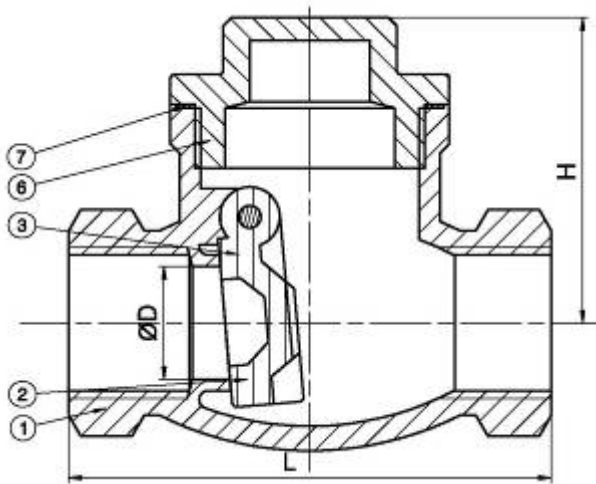

# Swing check valve

## Material

ITEM	DESIGNATION	MATERIAL
1	BODY	304/316
2	DISC	304/316
3	NINGGE PIN	304
4	BOLT	304
5	GASKET-A	PTFE
6	BONNET	304/316
7	GASKET-B	PTFE

### FEATURES:

- PIPE THREAD IN ACCORDANCE: NPT, BSPT, DIN258, DIN2999
- CLASS 200W.O.G
- INVESTMENT CASTING BODY
- INTEGRAL SEAT
- SWING TYPE DISC INTEGRAL SEAT
- MATERIAL:
  - SS316/ASTM A351
  - GR-CF8M/DIN1.4408

## Dimension

SIZE	1/2"	3/4"	1"	1-1/4"	1-1/2"	2"
ITEM						
D	15	20	25	32	40	50
L	64	80	87	104	119	136
H	40.5	45	54	61.5	74	79