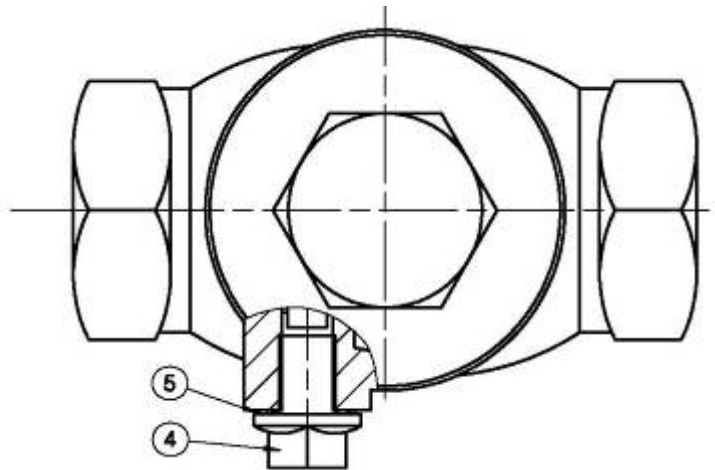

# Swing check valve

### FEATURES:

- PIPE THREAD IN ACCORDANCE: NPT, BSPT, DIN258, DIN2999
- CLASS 200W.O.G
- INVESTMENT CASTING BODY
- INTEGRAL SEAT
- SWING TYPE DISC INTEGRAL SEAT
- MATERIAL:
  - SS316/ASTM A351
  - GR-CF8M/DIN1.4408

## Dimension

SIZE	1/2"	3/4"	1"	1-1/4"	1-1/2"	2"
ITEM						
D	15	20	25	32	40	50
L	64	80	87	104	119	136
H	40.5	45	54	61.5	74	79