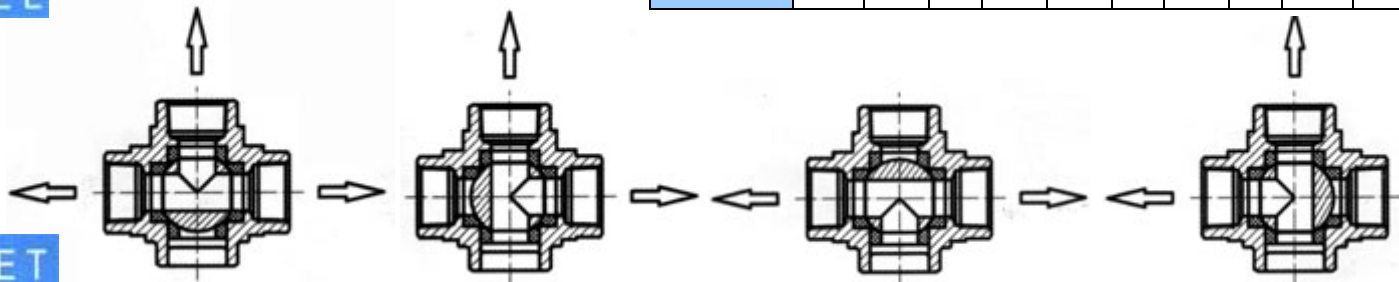

WENBAO

温宝球阀 WENBAO BALL VALVE
 OUR PHILOSOPHY IS SIMPLY TO SUPPLY THE BEST
 WENBAO QUALITY ACHIEVEMENT FOR FUTURE

3 Way ball valve

Material

ITEM	DESIGNATION	MATERIAL
1	DODY	304/316
2	GLAND NUT	304
3	FLOW INDICATION PLATE	ALUMINUM
4	STEM NUT	304
5	LOCKING	304
6	HANDLE	304
7	PLASTIC COVER	PLASTIC
8	STEM	304
9	STEM PACKING	PTFE
10	STEM SEAL	PTFE
11	CAP	304/316
12	BODY SEAL	PTFE
13	BALL	304
14	BALL SEAT	PTFE
15	BLIND CAP	304
16	BLIND CAP SEAL	PTFE

FLOW DIRECTION INDICATION

MDIMENSION

TYPE L

TYPE T

ITEM SIZE	D	L	C	H	D1	M	Φ1	A	S	U
1/2"	12.7	75	9	68	116	42	6	10	33	37.5
3/4"	16	85	9	73	116	42	6	10	39.5	42.5
1"	20	100	11	83	152	50	7	12	50	52
1-1/4"	25	115	11	89	152	50	7	12	50.5	57.5
1-1/2"	32	124	14	97	187	70	9	16	57	62
2"	38	147	14	106	187	70	9	16	65	75