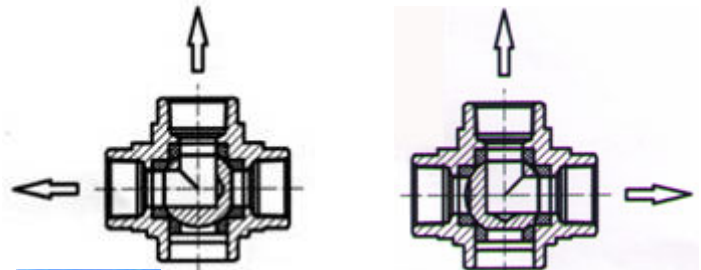

WENBAO

温宝球阀 WENBAO BALL VALVE
 OUR PHILOSOPHY IS SIMPLY TO SUPPLY THE BEST
 WENBAO QUALITY ACHIEVEMENT FOR FUTURE

3 Way ball valve

Material

ITEM	DESIGNATION	MATERIAL
1	DODY	304/316
2	GLAND NUT	304
3	FLOW INDICATION PLATE	ALUMINUM
4	STEM NUT	304
5	LOCKING	304
6	HANDLE	304
7	PLASTIC COVER	PLASTIC
8	STEM	304
9	STEM PACKING	PTFE
10	STEM SEAL	PTFE
11	CAP	304/316
12	BODY SEAL	PTFE
13	BALL	304
14	BALL SEAT	PTFE
15	BLIND CAP	304
16	BLIND CAP SEAL	PTFE

FLOW DIRECTION INDICATION

MDIMENSION

TYPE L

TYPE T

ITEM SIZE	D	L	C	H	D1	M	Φ1	A	S	U
1/2"	12.7	75	9	68	116	42	6	10	33	37.5
3/4"	16	85	9	73	116	42	6	10	39.5	42.5
1"	20	100	11	83	152	50	7	12	50	52
1-1/4"	25	115	11	89	152	50	7	12	50.5	57.5
1-1/2"	32	124	14	97	187	70	9	16	57	62
2"	38	147	14	106	187	70	9	16	65	75