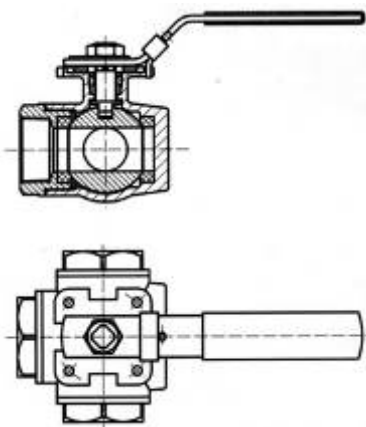

WENBAO

温宝球阀 WENBAO BALL VALVE
 OUR PHILOSOPHY IS SIMPLY TO SUPPLY THE BEST
 WENBAO QUALITY ACHIEVEMENT FOR FUTURE

3 Way ball valve

Material

ITEM	DESIGNATION	MATERIAL
1	DODY	304/316
2	GLAND NUT	304
3	FLOW INDICATION PLATE	ALUMINUM
4	STEM NUT	304
5	LOCKING	304
6	HANDLE	304
7	PLASTIC COVER	PLASTIC
8	STEM	304
9	STEM PACKING	PTFE
10	STEM SEAL	PTFE
11	CAP	304/316
12	BODY SEAL	PTFE
13	BALL	304
14	BALL SEAT	PTFE
15	BLIND CAP	304
16	BLIND CAP SEAL	PTFE

FLOW DIRECTION INDICATION

MDIMENSION

TYPE L

TYPE T

ITEM SIZE	D	L	C	H	D1	M	Φ1	A	S	U
1/2"	12.7	75	9	68	116	42	6	10	33	37.5
3/4"	16	85	9	73	116	42	6	10	39.5	42.5
1"	20	100	11	83	152	50	7	12	50	52
1-1/4"	25	115	11	89	152	50	7	12	50.5	57.5
1-1/2"	32	124	14	97	187	70	9	16	57	62
2"	38	147	14	106	187	70	9	16	65	75