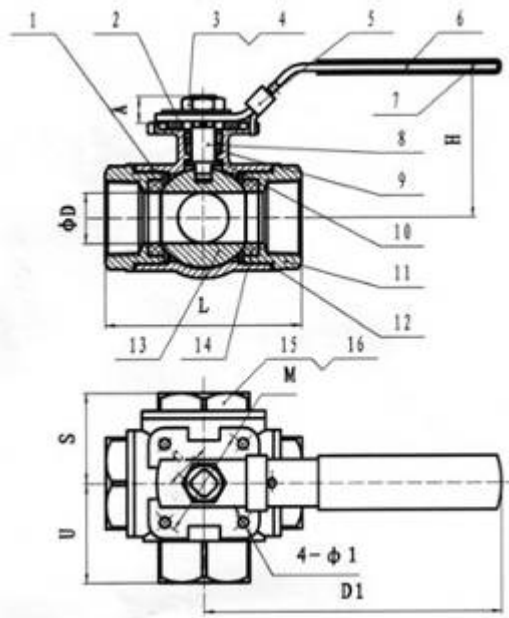

WENBAO

温宝球阀 WENBAO BALL VALVE
 OUR PHILOSOPHY IS SIMPLY TO SUPPLY THE BEST
 WENBAO QUALITY ACHIEVEMENT FOR FUTURE

3 Way ball valve

Material

ITEM	DESIGNATION	MATERIAL
1	DODY	304/316
2	GLAND NUT	304
3	FLOW INDICATION PLATE	ALUMINUM
4	STEM NUT	304
5	LOCKING	304
6	HANDLE	304
7	PLASTIC COVER	PLASTIC
8	STEM	304
9	STEM PACKING	PTFE
10	STEM SEAL	PTFE
11	CAP	304/316
12	BODY SEAL	PTFE
13	BALL	304
14	BALL SEAT	PTFE
15	BLIND CAP	304
16	BLIND CAP SEAL	PTFE

FLOW DIRECTION INDICATION

MDIMENSION

TYPE L

TYPE T

ITEM SIZE	D	L	C	H	D1	M	Φ1	A	S	U
1/2"	12.7	75	9	68	116	42	6	10	33	37.5
3/4"	16	85	9	73	116	42	6	10	39.5	42.5
1"	20	100	11	83	152	50	7	12	50	52
1-1/4"	25	115	11	89	152	50	7	12	50.5	57.5
1-1/2"	32	124	14	97	187	70	9	16	57	62
2"	38	147	14	106	187	70	9	16	65	75