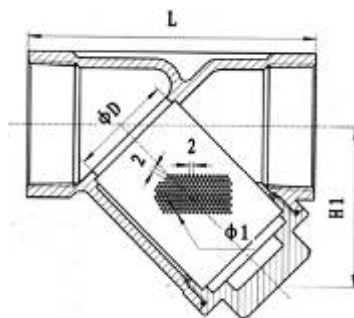

**WENBAO****温宝球阀 WENBAO BALL VALVE**
OUR PHILOSOPHY IS SIMPLY TO SUPPLY THE BEST
WENBAO QUALITY ACHIEVEMENT FOR FUTURE

Y-Strainer

MATERIAL

ITEM	DESIGNATION	MATERIAL
1	BODY	316
2	SCREEN	304
3	GASKET	PTFE
4	BONNET	316
5	DISCHARGE PLUG	316

DIMENSION

SIZE ITEM	1/2"	3/4"	1"	1-1/4"	1-1/2"	2"
D	15	20	25	32	40	50
L	65	80	90	105	120	140
H2	51	60	72	77	87	103
Wgt/kg	0.24	0.37	0.69	0.79	1.12	1.73

MATERIAL

ITEM	DESIGNATION	MATERIAL
1	BODY	316
2	SCREEN	304
3	GASKET	PTFE
4	BONNET	316

DIMENSION

SIZE ITEM	1/2"	3/4"	1"	1-1/4"	1-1/2"	2"
D	15	20	25	32	40	50
L	65	80	90	105	120	140
H2	35	45	57	58	66	77