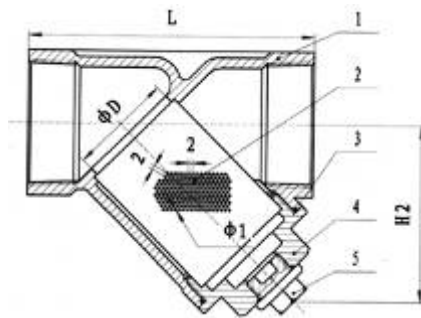

**WENBAO****温宝球阀 WENBAO BALL VALVE**
OUR PHILOSOPHY IS SIMPLY TO SUPPLY THE BEST
WENBAO QUALITY ACHIEVEMENT FOR FUTURE

Y-Strainer

MATERIAL

ITEM	DESIGNATION	MATERIAL
1	BODY	316
2	SCREEN	304
3	GASKET	PTFE
4	BONNET	316
5	DISCHARGE PLUG	316

DIMENSION

SIZE ITEM	1/2"	3/4"	1"	1-1/4"	1-1/2"	2"
D	15	20	25	32	40	50
L	65	80	90	105	120	140
H2	51	60	72	77	87	103
Wgt/kg	0.24	0.37	0.69	0.79	1.12	1.73

MATERIAL

ITEM	DESIGNATION	MATERIAL
1	BODY	316
2	SCREEN	304
3	GASKET	PTFE
4	BONNET	316

DIMENSION

SIZE ITEM	1/2"	3/4"	1"	1-1/4"	1-1/2"	2"
D	15	20	25	32	40	50
L	65	80	90	105	120	140
H2	35	45	57	58	66	77